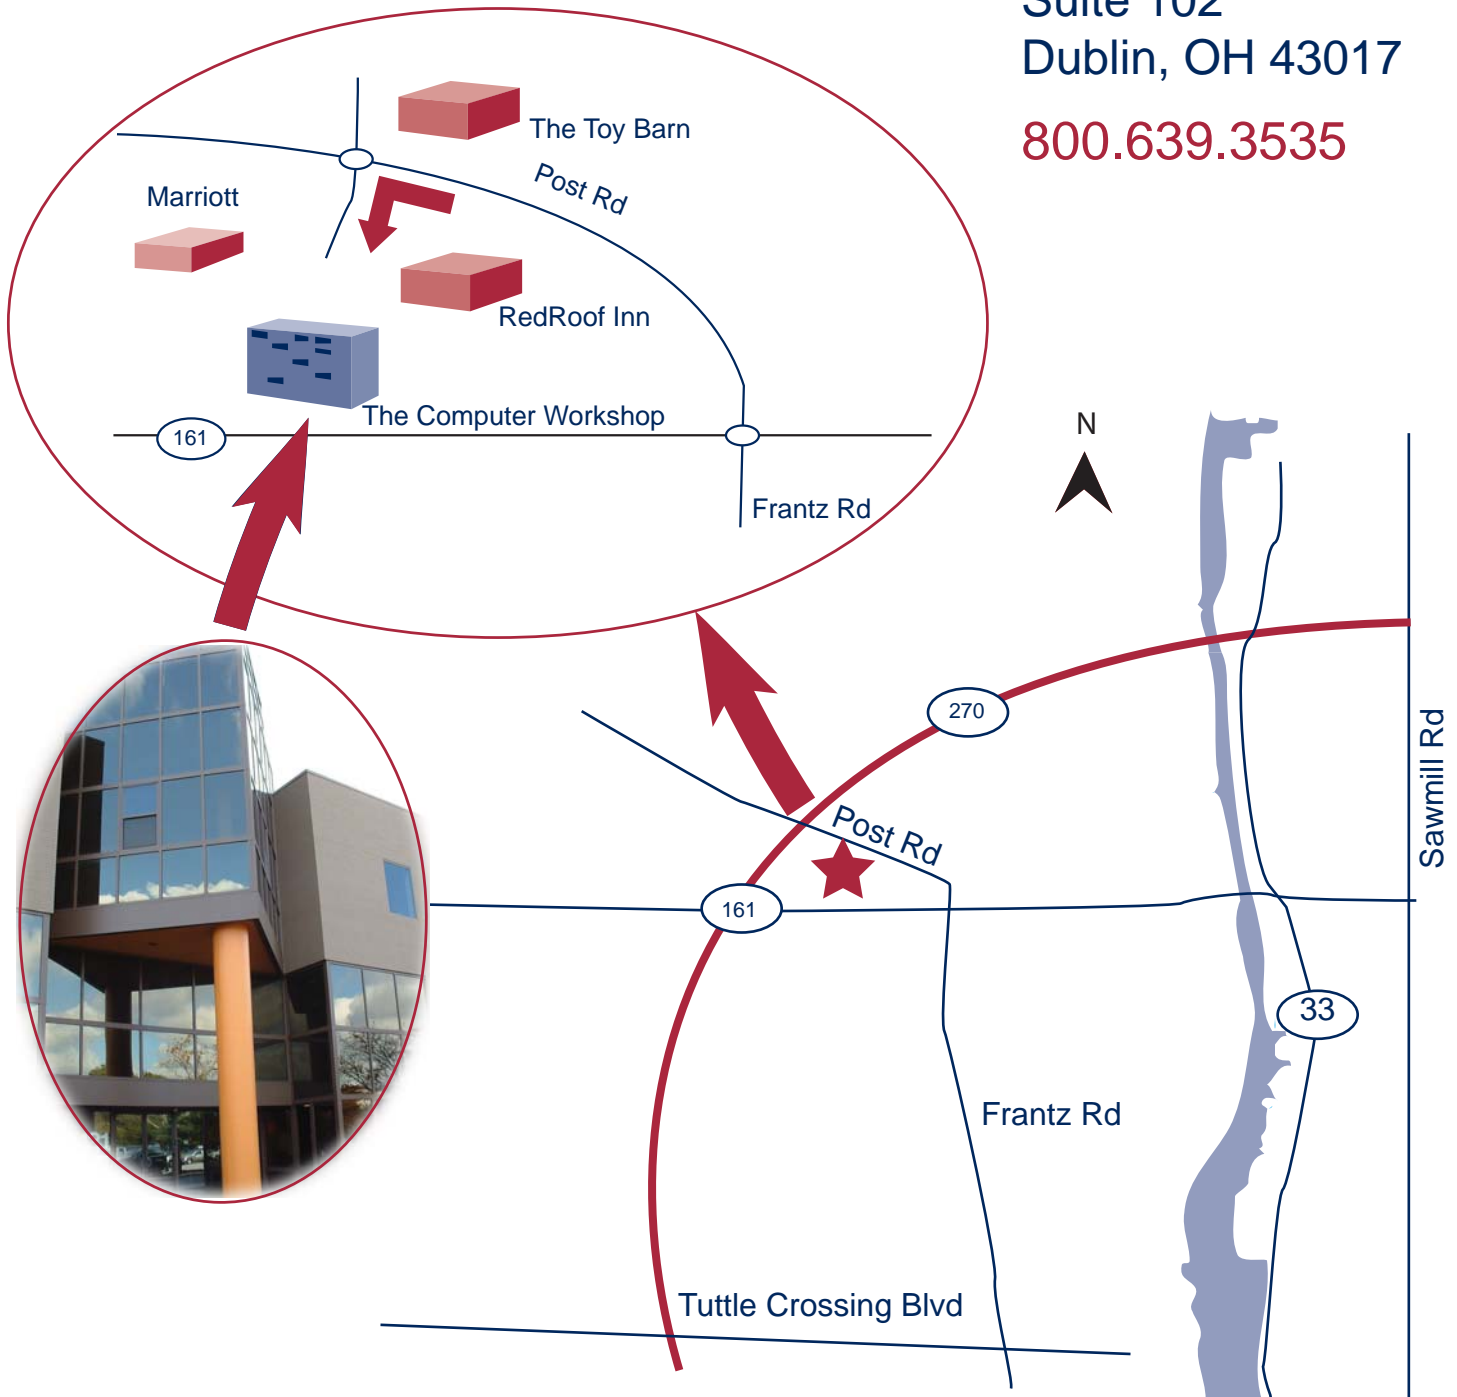

# Directions to The Computer Workshop, Inc.

5131 Post Rd  
Suite 102  
Dublin, OH 43017

800.639.3535

## DIRECTIONS:

- From 270, take exit 17A (161 towards Dublin).
- At the first stop light, turn left onto Post Rd.
- At the next light (before the overpass), turn LEFT.
- Our building is straight ahead, 5131 Post Rd.
- We are in Suite 102 (first floor and to the left when entering the building).